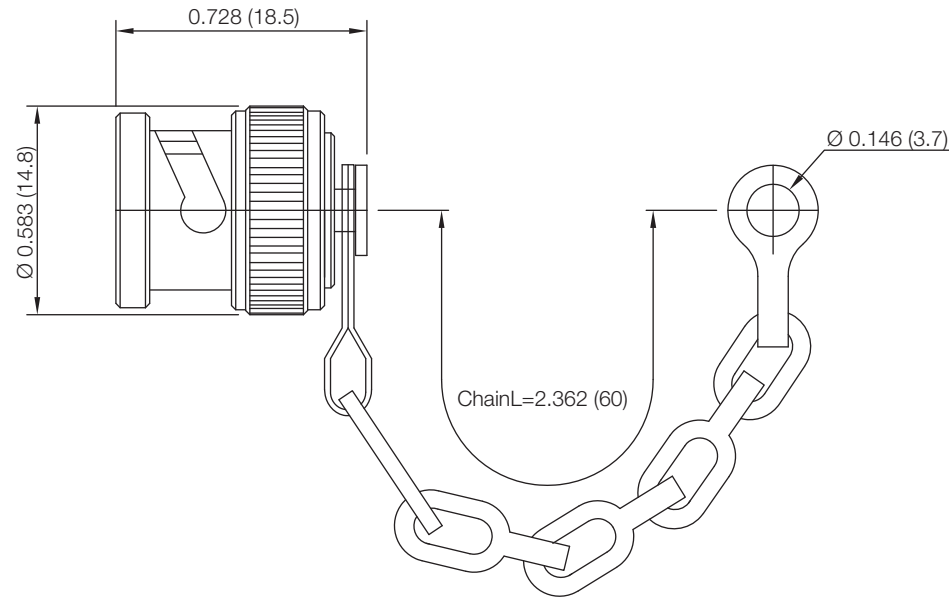

PART NUMBER

KDU177305

REV.

DATE

COMMENTS

INITIAL

RoHS Compliant

Drawing not to scale. Dimensions for reference only

Units: inches (mm)

Konnect RF

WWW.KONNECTRF.COM
1-800-790-5887

PART NUMBER

KDU177305

DESCRIPTION

Dust Cap, BNC Male Plug, 2.5 Inch Chain

CAGE CODE

664U0

SIGNATURE

X

THIS DRAWING INCLUDING THE
DESIGNS IS THE PROPERTY OF
KONNECT RF AND IS NOT TO
BE USED FOR ANY PURPOSE
WITHOUT OUR APPROVAL.

Component

Body & Coupling Nut
Rivet
Chain
Gasket

Material

Brass
Brass
Stainless Steel
Silicone Rubber