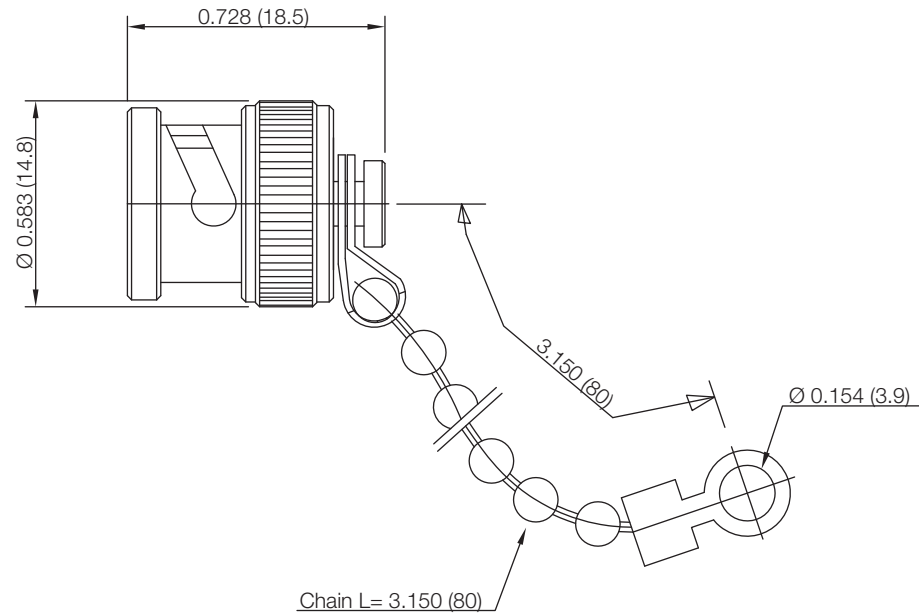

PART NUMBER

KDU177304

REV.

DATE

COMMENTS

INITIAL

RoHS Compliant

Drawing not to scale. Dimensions for reference only

Units: inches (mm)

Konnect RF

WWW.KONNECTRF.COM
1-800-790-5887

PART NUMBER

KDU177304

DESCRIPTION

Dust Cap, BNC Male Plug, 3.15 Inch Chain

CAGE CODE

664U0

SIGNATURE

X

THIS DRAWING INCLUDING THE
DESIGNS IS THE PROPERTY OF
KONNECT RF AND IS NOT TO
BE USED FOR ANY PURPOSE
WITHOUT OUR APPROVAL.

Component
Body & Chain
Coupling Cap
Gasket

Material
Brass
Zinc
Silicone Rubber