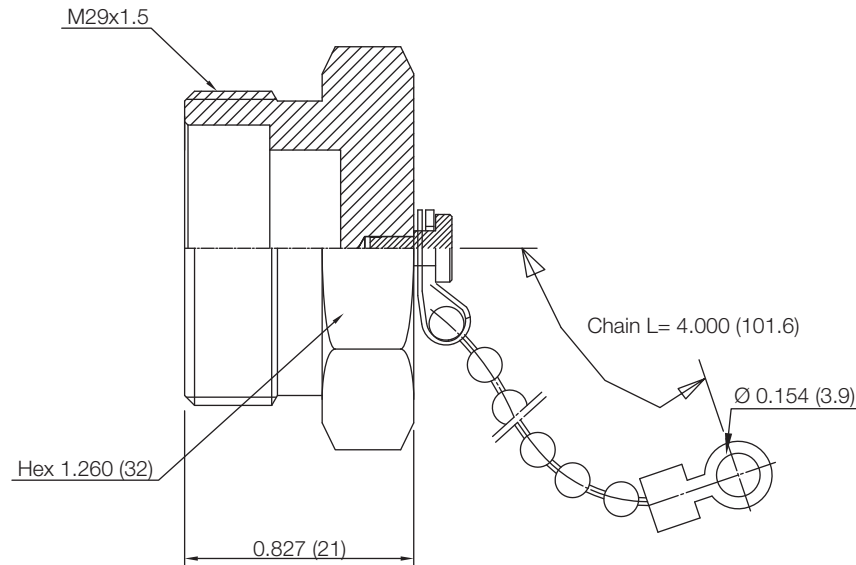

PART NUMBER

**KDU177303**

REV.

DATE

COMMENTS

INITIAL

**RoHS Compliant**

Drawing not to scale. Dimensions for reference only

Units: inches (mm)

**Konnect RF**

WWW.KONNECTRF.COM  
1-800-790-5887

PART NUMBER

**KDU177303**

DESCRIPTION

**Dust Cap, 7/16 DIN Female Jack, 4" Chain**

CAGE CODE

**664U0**

SIGNATURE

**X**

THIS DRAWING INCLUDING THE  
DESIGNS IS THE PROPERTY OF  
KONNECT RF AND IS NOT TO  
BE USED FOR ANY PURPOSE  
WITHOUT OUR APPROVAL.

**Component**  
Coupling Cap  
Chain

**Material**  
Brass  
Stainless Steel