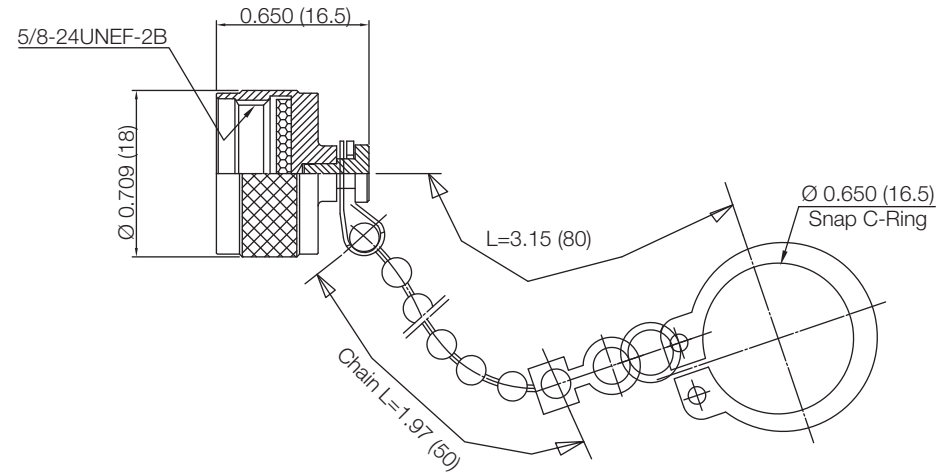

PART NUMBER

KDU177302

REV.

DATE

COMMENTS

INITIAL

RoHS Compliant

Drawing not to scale. Dimensions for reference only

Units: inches (mm)

Konnect RF

WWW.KONNECTRF.COM
1-800-790-5887

PART NUMBER

KDU177302

DESCRIPTION

Dust Cap, N Male Plug, IP67 Waterproof

CAGE CODE

664U0

SIGNATURE

X

THIS DRAWING INCLUDING THE
DESIGNS IS THE PROPERTY OF
KONNECT RF AND IS NOT TO
BE USED FOR ANY PURPOSE
WITHOUT OUR APPROVAL.

Component

Coupling Cap & Chain
Snap C-Ring
Gasket

Material

Brass
Spring Steel
Silicone Rubber