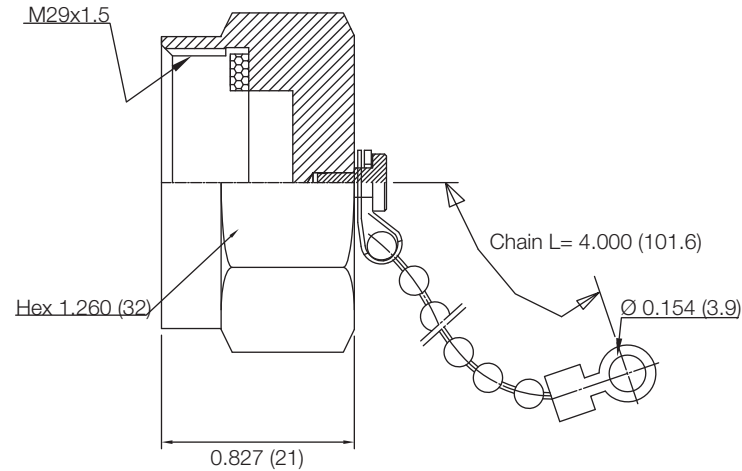

PART NUMBER

KDU177301

REV.

DATE

COMMENTS

INITIAL

RoHS Compliant

Drawing not to scale. Dimensions for reference only

Units: inches (mm)

Konnect RF

WWW.KONNECTRF.COM
1-800-790-5887

PART NUMBER

KDU177301

DESCRIPTION

Dust Cap, 7/16 DIN Male Plug, 4" Chain

CAGE CODE

664U0

SIGNATURE

X

THIS DRAWING INCLUDING THE
DESIGNS IS THE PROPERTY OF
KONNECT RF AND IS NOT TO
BE USED FOR ANY PURPOSE
WITHOUT OUR APPROVAL.

Component
Coupling Cap
Chain
Gasket

Material
Brass
Stainless Steel
Silicone Rubber