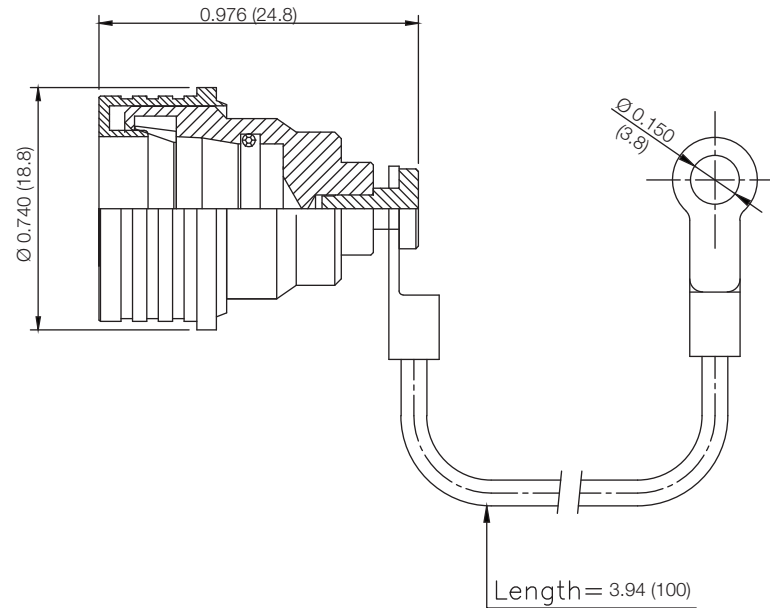

PART NUMBER

**KDU177202**

REV.

DATE

COMMENTS

INITIAL

RoHS Compliant

Drawing not to scale. Dimensions for reference only

Units: inches (mm)

WWW.KONNECTRF.COM  
1-800-790-5887

PART NUMBER

**KDU177202**

DESCRIPTION

**Dust Cap, QN Male Plug**

CAGE CODE

**664U0**

SIGNATURE

X

**Component**Body, Coupling Cap  
Rope**Material**Brass  
Nylon**Plating**

White Bronze

THIS DRAWING INCLUDING THE  
DESIGNS IS THE PROPERTY OF  
KONNECT RF AND IS NOT TO  
BE USED FOR ANY PURPOSE  
WITHOUT OUR APPROVAL.