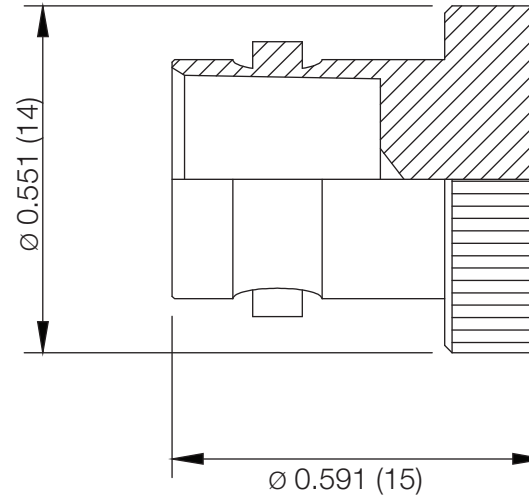

PART NUMBER

**KDU177181**

REV.

DATE

COMMENTS

INITIAL

**Electrical Data**Impedance 50  $\Omega$ **RoHS Compliant**

Drawing not to scale. Dimensions for reference only

Units: inches (mm)

**Konnect RF**WWW.KONNECTRF.COM  
1-800-790-5887

PART NUMBER

**KDU177181**

DESCRIPTION

**Dust Cap, BNC Female Jack, No Chain**

CAGE CODE

**664U0**