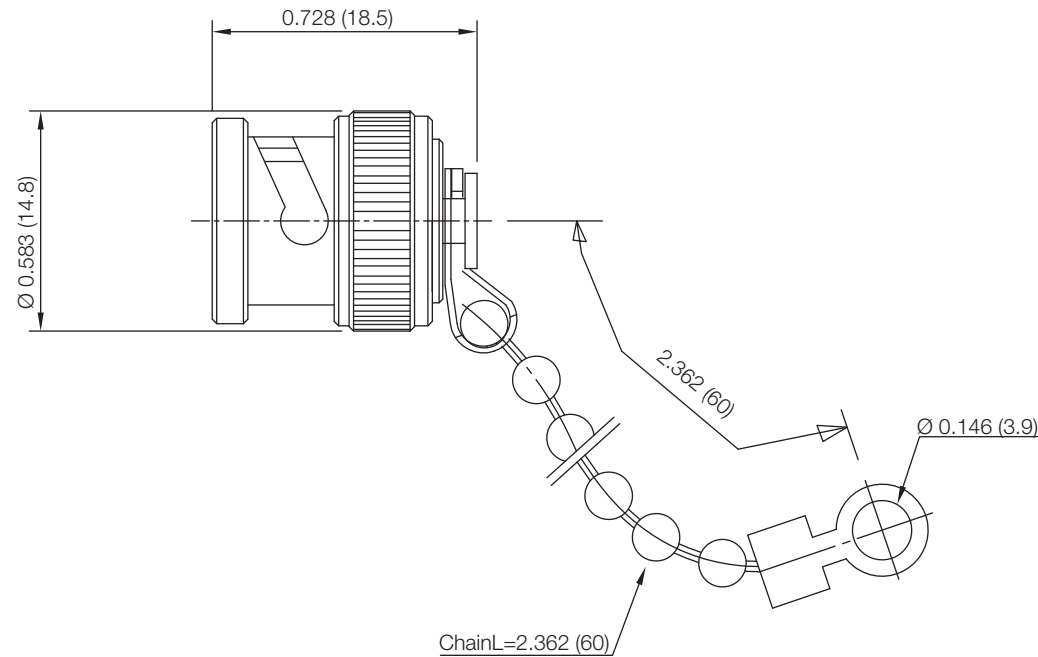

PART NUMBER

**KDU177160**

REV.

DATE

COMMENTS

INITIAL

RoHS Compliant

Drawing not to scale. Dimensions for reference only

Units: inches (mm)

WWW.KONNECTRF.COM  
1-800-790-5887

PART NUMBER

**KDU177160**

DESCRIPTION

**Dust Cap, BNC Male Plug, 2.5 Inch Chain**

CAGE CODE

**664U0**

SIGNATURE

X

THIS DRAWING INCLUDING THE  
DESIGNS IS THE PROPERTY OF  
KONNECT RF AND IS NOT TO  
BE USED FOR ANY PURPOSE  
WITHOUT OUR APPROVAL.

**Component**

Body & Coupling Nut  
Rivet  
Chain/Bead  
Ring  
Gasket