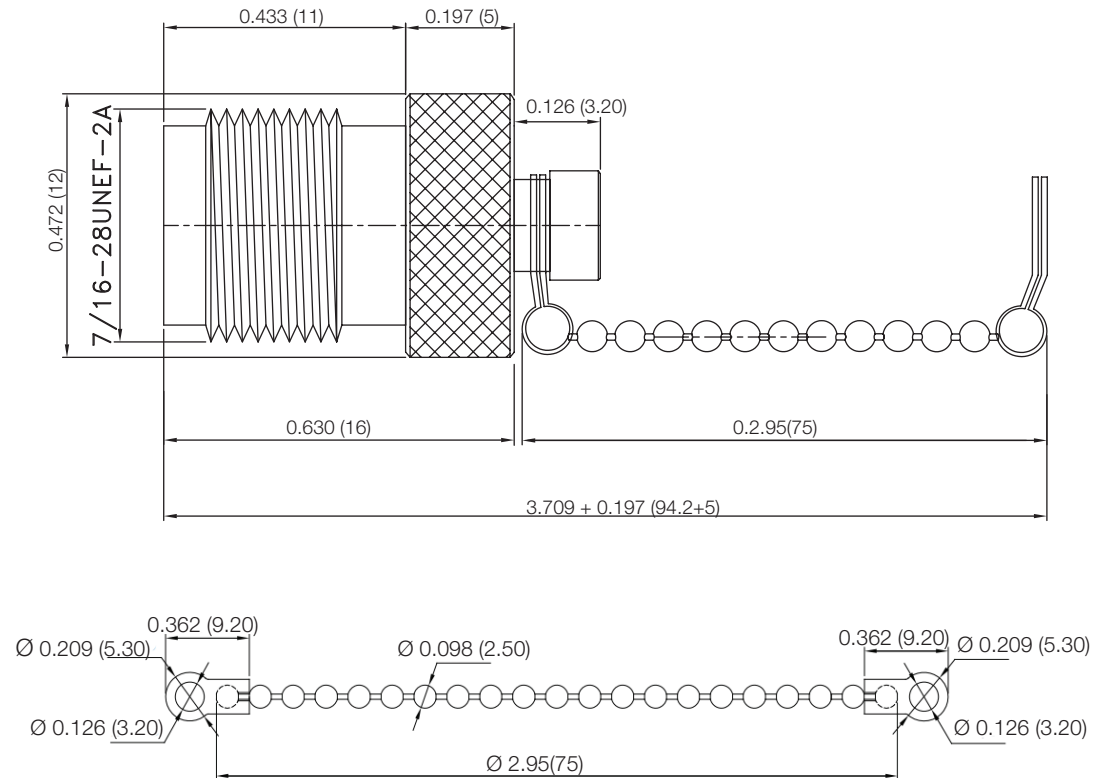

PART NUMBER

**KDU177159**

REV.

DATE

COMMENTS

INITIAL

**RoHS Compliant**

Drawing not to scale. Dimensions for reference only

Units: inches (mm)

**Konnect RF**WWW.KONNECTRF.COM  
1-800-790-5887

PART NUMBER

**KDU177159**

DESCRIPTION

**Dust Cap, TNC Female Jack**

CAGE CODE

**664U0**

SIGNATURE

X

THIS DRAWING INCLUDING THE  
DESIGNS IS THE PROPERTY OF  
KONNECT RF AND IS NOT TO  
BE USED FOR ANY PURPOSE  
WITHOUT OUR APPROVAL.**Component**Body  
Spigot  
Chain**Material**Brass  
Brass  
Brass**Plating**Nickel  
Nickel  
Nickel