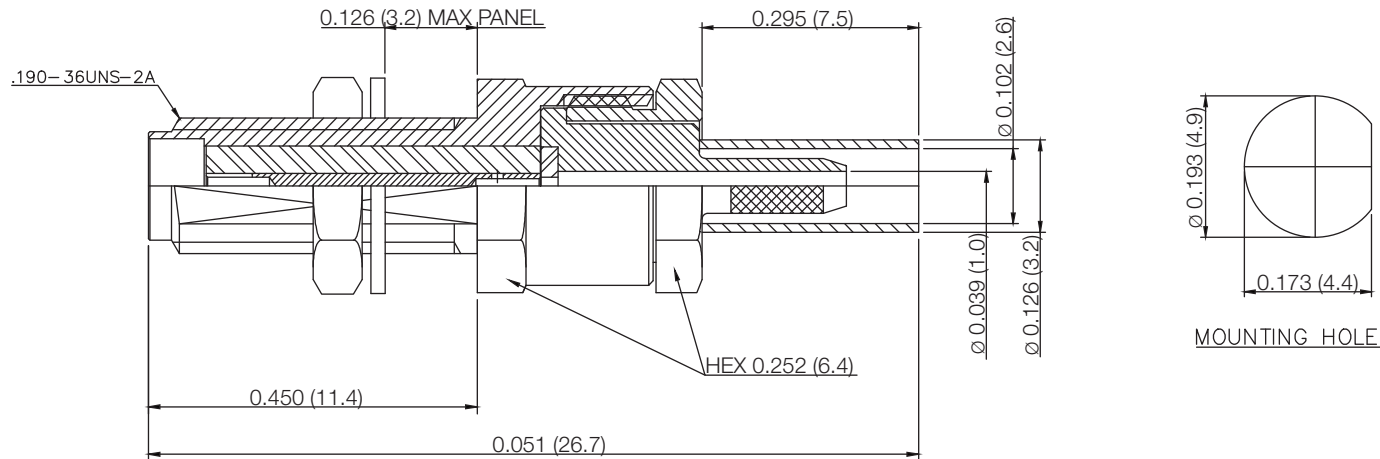

PART NUMBER

**KCC198136**

REV.

DATE

COMMENTS

INITIAL

**Electrical Data**

RoHS Compliant

Impedance 50  $\Omega$ 

Drawing not to scale. Dimensions for reference only

Units: inches (mm)

Cable Types: RG-178

**Konnect RF**

WWW.KONNECTRF.COM  
1-800-790-5887

PART NUMBER

**KCC198136**

DESCRIPTION

**SSMA Female Jack Bulkhead Rear Mount, Crimp**

CAGE CODE

**664U0**

SIGNATURE

X

**Component**

Body, Nut, & Washer  
Center Contact  
Insulator  
Ferrule