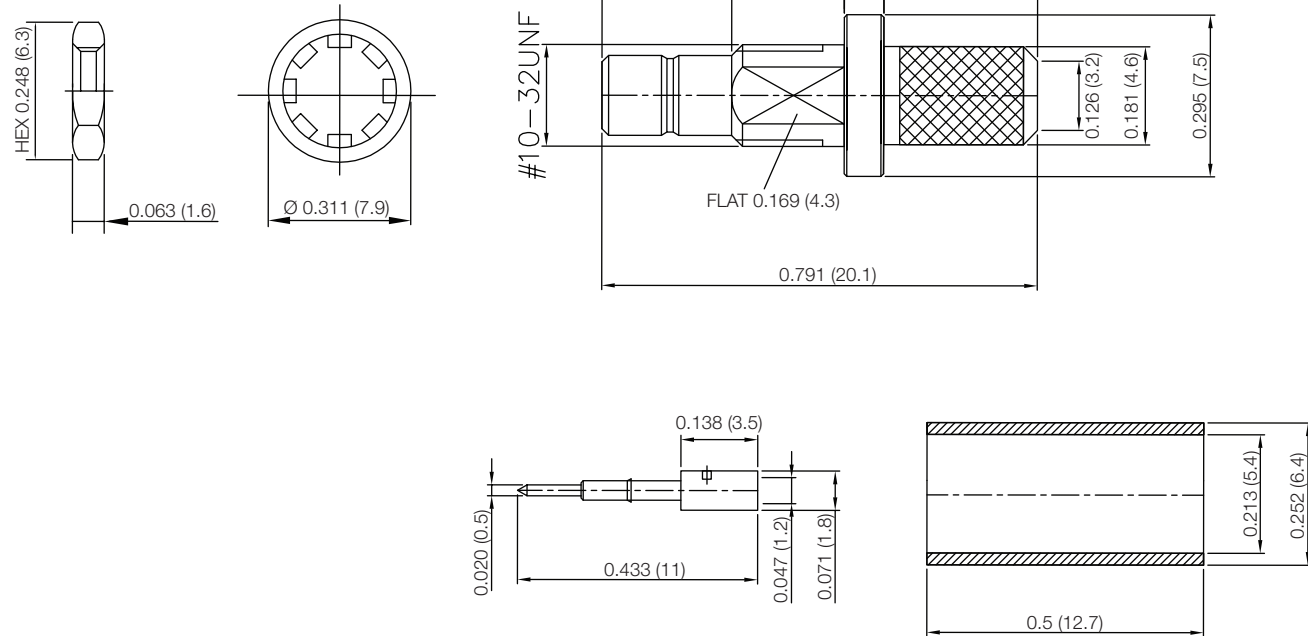

PART NUMBER

KCC198042

REV.

DATE

COMMENTS

INITIAL

Electrical DataImpedance 50 Ω

RoHS Compliant

Drawing not to scale. Dimensions for reference only

Units: inches (mm)

Konnnect RF

WWW.KONNECTRF.COM
1-800-790-5887

PART NUMBER

KCC198042

DESCRIPTION

SMB Straight Male Jack