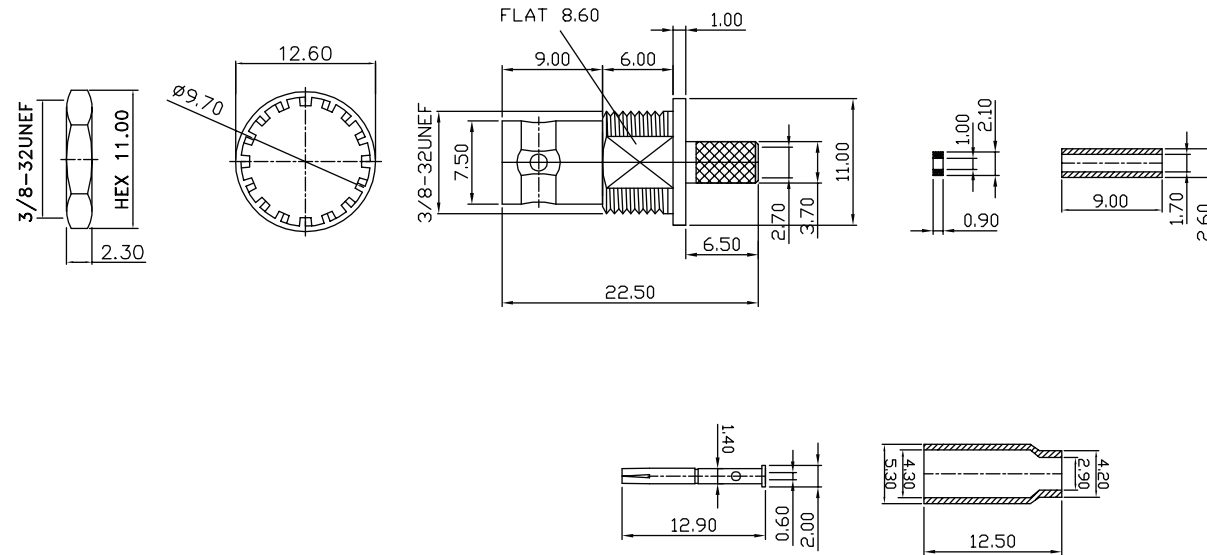

PART NUMBER

KCC197418

REV.

DATE

COMMENTS

INITIAL

Electrical DataImpedance 75 Ω **RoHS Compliant**

Drawing not to scale. Dimensions for reference only

Units: mm

Konnect RFWWW.KONNECTRF.COM
1-800-790-5887

PART NUMBER

KCC197418

DESCRIPTION

Mini BNC Female Jack, Bulkhead, Crimp

CAGE CODE

664U0

SIGNATURE

X

THIS DRAWING INCLUDING THE DESIGNS IS THE PROPERTY OF KONNECT RF AND IS NOT TO BE USED FOR ANY PURPOSE WITHOUT OUR APPROVAL.

Cable Types: RG179/U**Component**

Body & Nut
Ferrule
Sleeve
Center Contact
Tube
Insulator
Washer