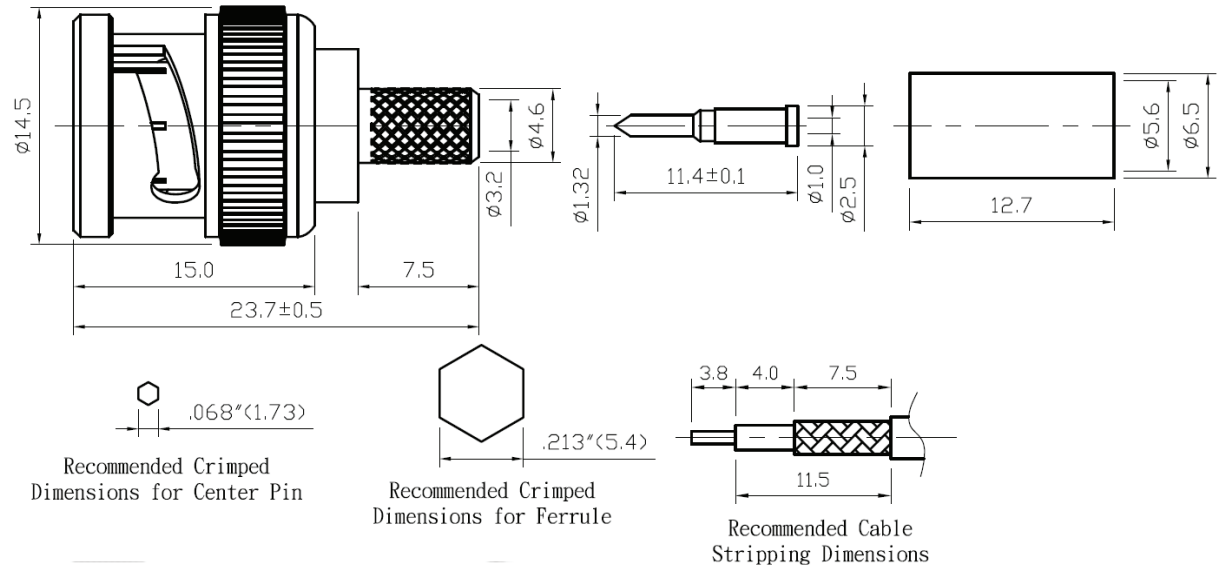

PART NUMBER

KCC197269

REV.

DATE

COMMENTS

INITIAL

Electrical DataImpedance 50 Ω **RoHS Compliant**

Drawing not to scale. Dimensions for reference only

Units: mm

Konnect RFWWW.KONNECTRF.COM
1-800-790-5887

PART NUMBER

KCC197269

DESCRIPTION

BNC Straight Male Plug, Crimp

CAGE CODE

664U0

SIGNATURE

X

THIS DRAWING INCLUDING THE DESIGNS IS THE PROPERTY OF KONNECT RF AND IS NOT TO BE USED FOR ANY PURPOSE WITHOUT OUR APPROVAL.

Cable Types: RG-58/U

Component	Material	Plating
Body & Shell	Brass	Nickel
Washer	Steel	Nickel
Spring	SK-5	Nickel
Washer	Steel	Nickel
Gasket	PVC	Red
Center Contact	Brass	Gold
Insulator	POM	White
Ring	Brass	Nickel