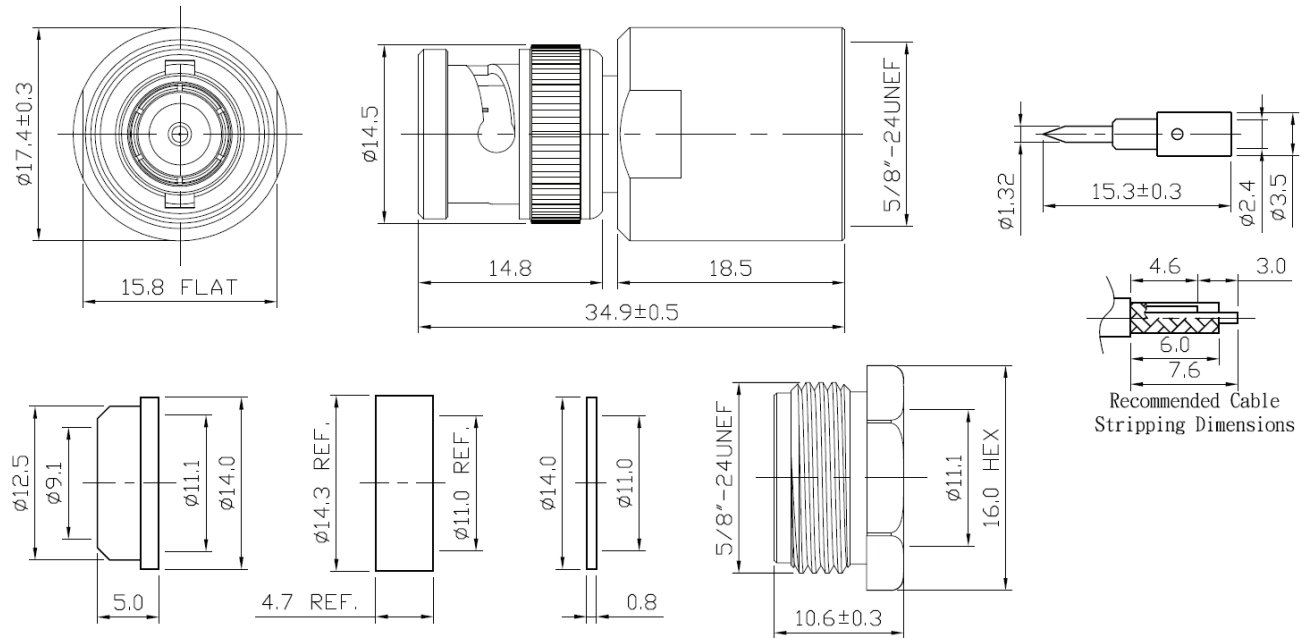

PART NUMBER

KCC197235

REV.

DATE

COMMENTS

INITIAL

Electrical Data

Impedance 50 Ω

RoHS Compliant

Drawing not to scale. Dimensions for reference only

Units: mm

Konnect RFWWW.KONNECTRF.COM
1-800-790-5887

PART NUMBER

KCC197235

DESCRIPTION

BNC Straight Male Plug, Clamp

CAGE CODE

664U0

SIGNATURE

X

THIS DRAWING INCLUDING THE DESIGNS IS THE PROPERTY OF KONNECT RF AND IS NOT TO BE USED FOR ANY PURPOSE WITHOUT OUR APPROVAL.

Cable Types: RG213/U, RG8/U**Component****Material****Plating**

White

Gasket

PVC

Red

Washer

Steel

Nickel

Spring