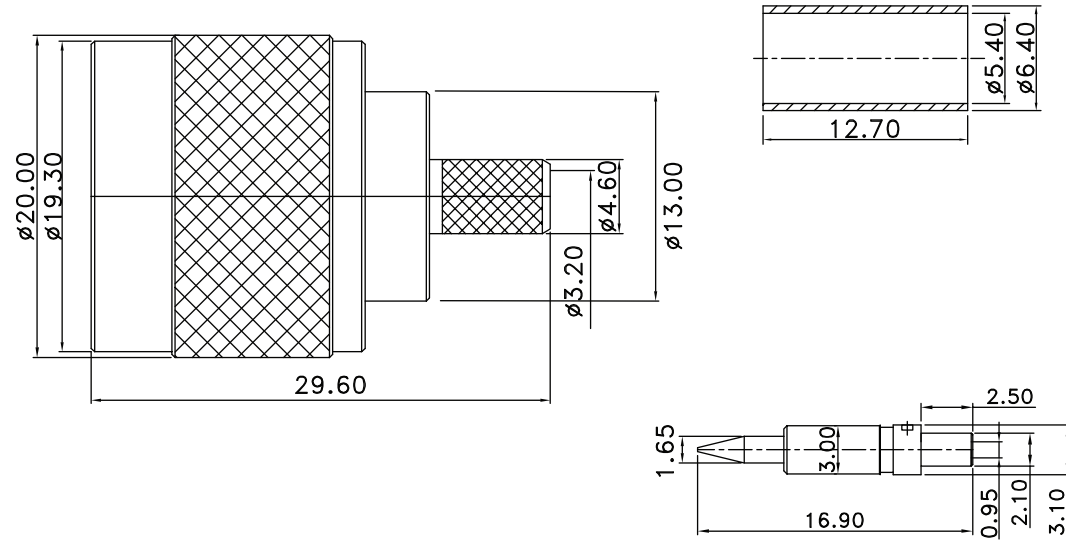

PART NUMBER

KCC197080

REV.

DATE

COMMENTS

INITIAL

Electrical DataImpedance 50 Ω **RoHS Compliant**

Drawing not to scale. Dimensions for reference only

Units: mm

Konnect RFWWW.KONNECTRF.COM
1-800-790-5887

PART NUMBER

KCC197080

DESCRIPTION

N Straight Male Plug, Crimp

CAGE CODE

664U0