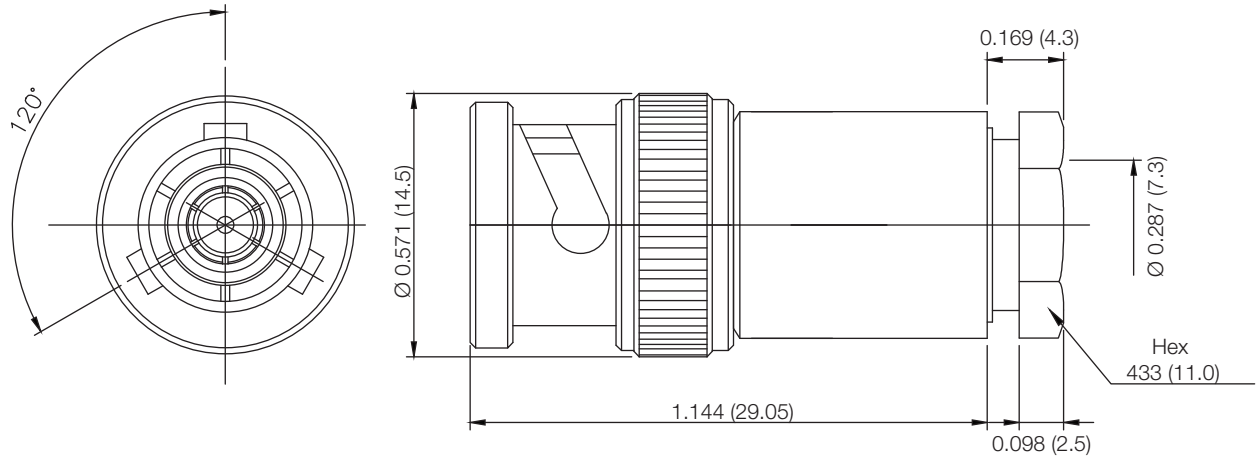

PART NUMBER

KCC189573

REV.

DATE

COMMENTS

INITIAL

Electrical Data

Impedance	Non-Constant
Voltage Rating	500V RMS
Insulation Resistance	5,000 MΩ min

RoHS Compliant**Mechanical Data**

Temperature Range:	-55 °C - 155 °C
--------------------	-----------------

Drawing not to scale. Dimensions for reference only

Units: inches (mm)

Konnect RF

WWW.KONNECTRF.COM
1-800-790-5887

PART NUMBER

KCC189573

DESCRIPTION

Tri-Axial 3 Lug Straight Male Plug, Clamp

CAGE CODE

664U0

SIGNATURE

X