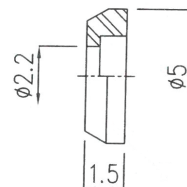

PART NUMBER

**KCC189428**

REV.

DATE

COMMENTS

INITIAL

RoHS Compliant

**VSWR and Frequency Range Specifications  
are for reference and are dependant on cable  
type and other application specific conditions**

**Drawing not to scale. Dimensions for reference only**

**Units: inches (mm)**

**WWW.KONNECTRF.COM  
1-800-790-5887**

PART NUMBER

**KCC189428**

DESCRIPTION

**SMA Straight Male Plug, Clamp**

CAGE CODE

**664U0**

SIGNATURE

X

**Cable: RG-174 & RG-316**

Component	Material	Plating
Body, Nut, Washer	Brass	Gold
Center Contact	Brass	Gold
Insulator	PTFE	
Shell, Clamp	Brass	Gold
Retaining Ring	Brass	Gold
Gasket	Silicone	