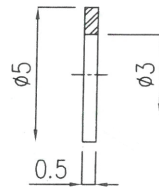

PART NUMBER

**KCC189428**

REV.

DATE

COMMENTS

INITIAL

RoHS Compliant

**VSWR and Frequency Range Specifications  
are for reference and are dependant on cable  
type and other application specific conditions**

**Drawing not to scale. Dimensions for reference only**

**Units: inches (mm)**

**WWW.KONNECTRF.COM  
1-800-790-5887**

PART NUMBER

**KCC189428**

DESCRIPTION

**SMA Straight Male Plug, Clamp**

CAGE CODE

**664U0**

SIGNATURE

X

**Cable: RG-174 & RG-316**

Component	Material	Plating
Body, Nut, Washer	Brass	Gold
Center Contact	Brass	Gold
Insulator	PTFE	
Shell, Clamp	Brass	Gold
Retaining Ring	Brass	Gold
Gasket	Silicone	