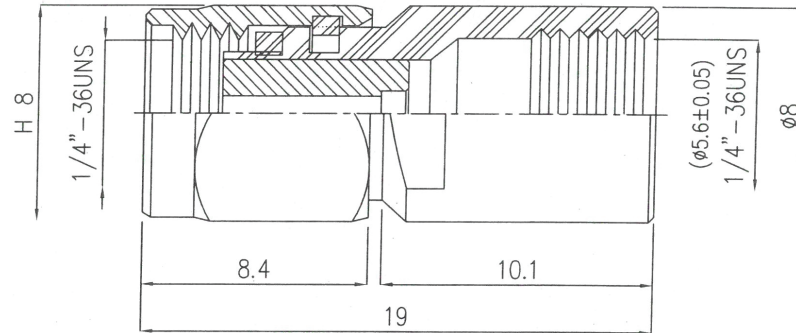

PART NUMBER

**KCC189428**

REV.

DATE

COMMENTS

INITIAL

RoHS Compliant

**VSWR and Frequency Range Specifications  
are for reference and are dependant on cable  
type and other application specific conditions**

**Drawing not to scale. Dimensions for reference only**

**Units: inches (mm)**

**WWW.KONNECTRF.COM  
1-800-790-5887**

PART NUMBER

**KCC189428**

DESCRIPTION

**SMA Straight Male Plug, Clamp**

CAGE CODE

**664U0**

SIGNATURE

X

**Cable: RG-174 & RG-316**

Component	Material	Plating
Body, Nut, Washer	Brass	Gold
Center Contact	Brass	Gold
Insulator	PTFE	
Shell, Clamp	Brass	Gold
Retaining Ring	Brass	Gold
Gasket	Silicone	