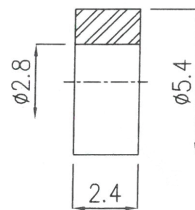

PART NUMBER

**KCC189428**

REV.

DATE

COMMENTS

INITIAL

RoHS Compliant

**VSWR and Frequency Range Specifications  
are for reference and are dependant on cable  
type and other application specific conditions**

**Drawing not to scale. Dimensions for reference only**

**Units: inches (mm)**

**WWW.KONNECTRF.COM  
1-800-790-5887**

PART NUMBER

**KCC189428**

DESCRIPTION

**SMA Straight Male Plug, Clamp**

CAGE CODE

**664U0**

SIGNATURE

X

**Cable: RG-174 & RG-316**

Component	Material	Plating
Body, Nut, Washer	Brass	Gold
Center Contact	Brass	Gold
Insulator	PTFE	
Shell, Clamp	Brass	Gold
Retaining Ring	Brass	Gold
Gasket	Silicone	