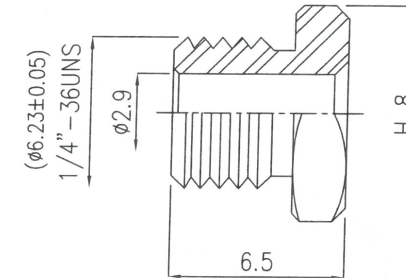

PART NUMBER

**KCC189428**

REV.

DATE

COMMENTS

INITIAL

RoHS Compliant

**VSWR and Frequency Range Specifications  
are for reference and are dependant on cable  
type and other application specific conditions**

**Drawing not to scale. Dimensions for reference only**

**Units: inches (mm)**

**WWW.KONNECTRF.COM  
1-800-790-5887**

PART NUMBER

**KCC189428**

DESCRIPTION

**SMA Straight Male Plug, Clamp**

CAGE CODE

**664U0**

SIGNATURE

X

**Cable: RG-174 & RG-316**

Component	Material	Plating
Body, Nut, Washer	Brass	Gold
Center Contact	Brass	Gold
Insulator	PTFE	
Shell, Clamp	Brass	Gold
Retaining Ring	Brass	Gold
Gasket	Silicone	