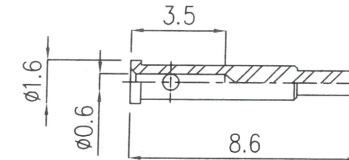

PART NUMBER

**KCC189428**

REV.

DATE

COMMENTS

INITIAL

RoHS Compliant

**VSWR and Frequency Range Specifications  
are for reference and are dependant on cable  
type and other application specific conditions**

**Drawing not to scale. Dimensions for reference only**

**Units: inches (mm)**

**WWW.KONNECTRF.COM  
1-800-790-5887**

PART NUMBER

**KCC189428**

DESCRIPTION

**SMA Straight Male Plug, Clamp**

CAGE CODE