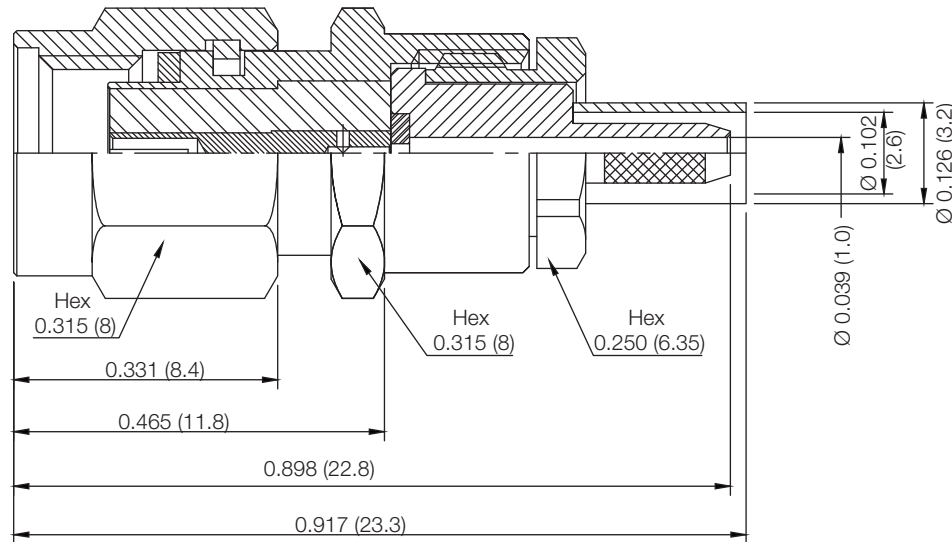

PART NUMBER

**KCC189409**

REV.

DATE

COMMENTS

INITIAL

**Electrical Data**Impedance 50  $\Omega$ 

RoHS Compliant

Drawing not to scale. Dimensions for reference only

Units: inches (mm)

**Konnnect RF**WWW.KONNECTRF.COM  
1-800-790-5887

PART NUMBER

**KCC189409**

DESCRIPTION

**SMA Straight Male Plug Reverse Polarity, Clamp**

CAGE CODE

**664U0**

SIGNATURE

X

THIS DRAWING INCLUDING THE DESIGNS IS THE PROPERTY OF KONNECT RF AND IS NOT TO BE USED FOR ANY PURPOSE WITHOUT OUR APPROVAL.

**Cable Type:** RG-178**Component**

Body & Back Nut  
Coupling Nut  
Center Contact  
Ferrule  
Insulator