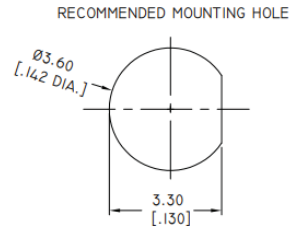

PART NUMBER

KCC189343

REV.

DATE

COMMENTS

INITIAL

Electrical DataImpedance 50 Ω **Mechanical Data**Temperature Range: -55 °C - 165 °C
2011/65/EU (RoHS) Compliant**RoHS Compliant**

Drawing not to scale. Dimensions for reference only

Units: mm (Inches)

Konnect RFWWW.KONNECTRF.COM
1-800-790-5887

PART NUMBER

KCC189343

DESCRIPTION

MMCX Straight Female Jack Receptacle, Bulkhead

CAGE CODE

664U0