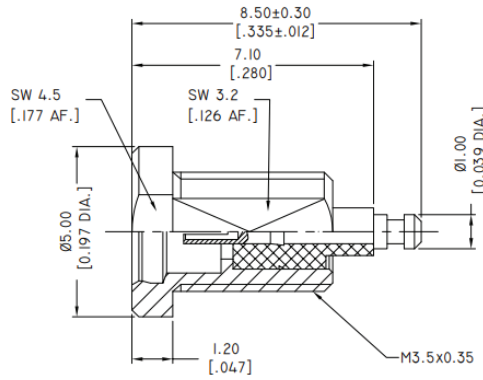

PART NUMBER

KCC189343

REV.

DATE

COMMENTS

INITIAL

Electrical DataImpedance 50 Ω **Mechanical Data**Temperature Range: -55 °C - 165 °C
2011/65/EU (RoHS) Compliant**RoHS Compliant**

Drawing not to scale. Dimensions for reference only

Units: mm (Inches)

Konnect RFWWW.KONNECTRF.COM
1-800-790-5887

PART NUMBER

KCC189343

DESCRIPTION

MMCX Straight Female Jack Receptacle, Bulkhead

CAGE CODE

664U0

SIGNATURE

X

THIS DRAWING INCLUDING THE
DESIGNS IS THE PROPERTY OF
KONNECT RF AND IS NOT TO
BE USED FOR ANY PURPOSE
WITHOUT OUR APPROVAL.**Component**Body & Nut
Center Contact
Insulator
Washer**Material**Brass
BeCu
PTFE
Brass**Plating**Gold
Gold
Gold
Gold