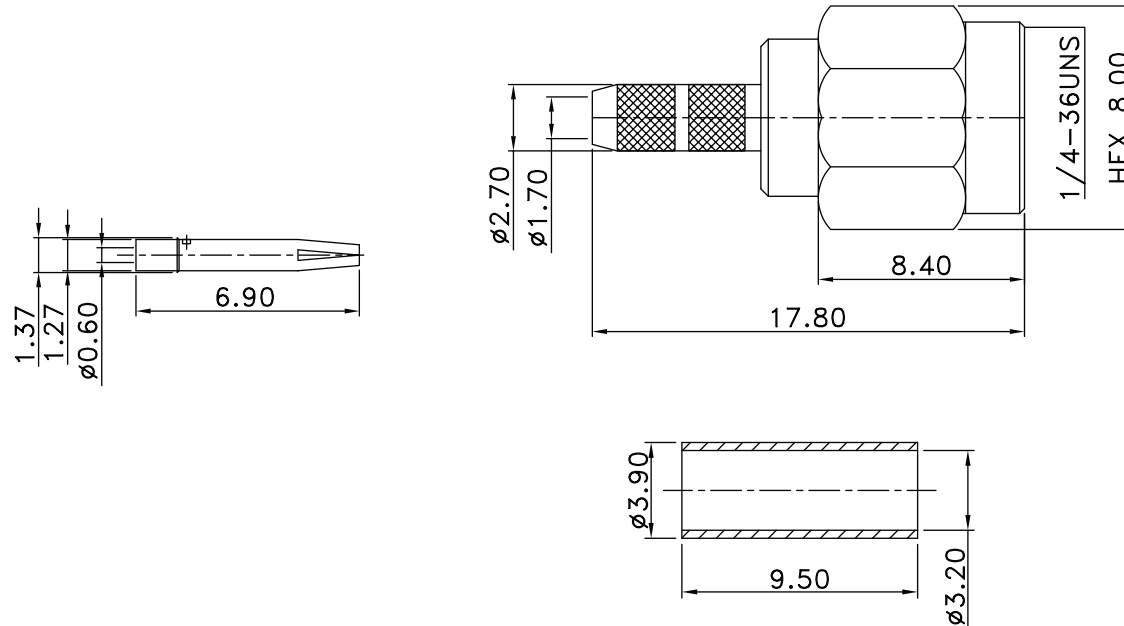

PART NUMBER

KCC189315

REV.

DATE

COMMENTS

INITIAL

Electrical DataImpedance 50 Ω **RoHS Compliant**

Drawing not to scale. Dimensions for reference only

Units:mm

Konnect RFWWW.KONNECTRF.COM
1-800-790-5887

PART NUMBER

KCC189315

DESCRIPTION

SMA Straight Male Plug Reverse Polarity, Crimp

CAGE CODE

664U0