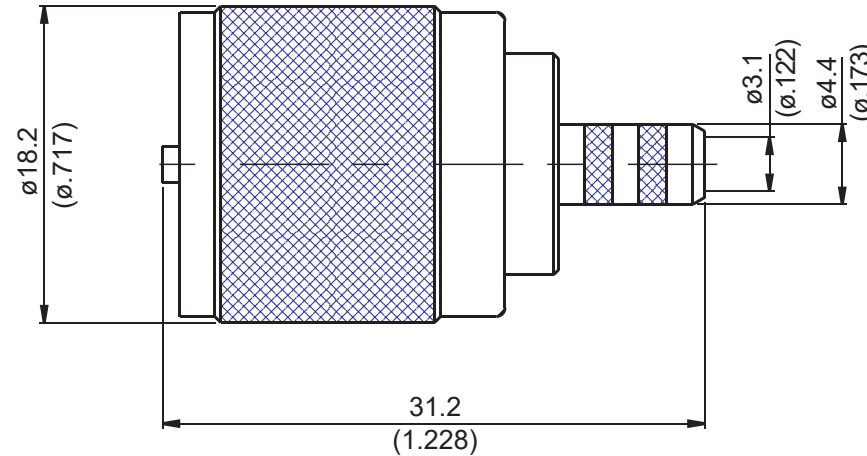

PART NUMBER

KCC189302

REV.

DATE

COMMENTS

INITIAL

Electrical DataImpedance 50 Ω **RoHS Compliant**

Drawing not to scale. Dimensions for reference only

Units: mm (Inches)

Konnect RF

WWW.KONNECTRF.COM
1-800-790-5887

PART NUMBER

KCC189302

DESCRIPTION

UHF Straight Male Plug, Crimp, PL259

CAGE CODE