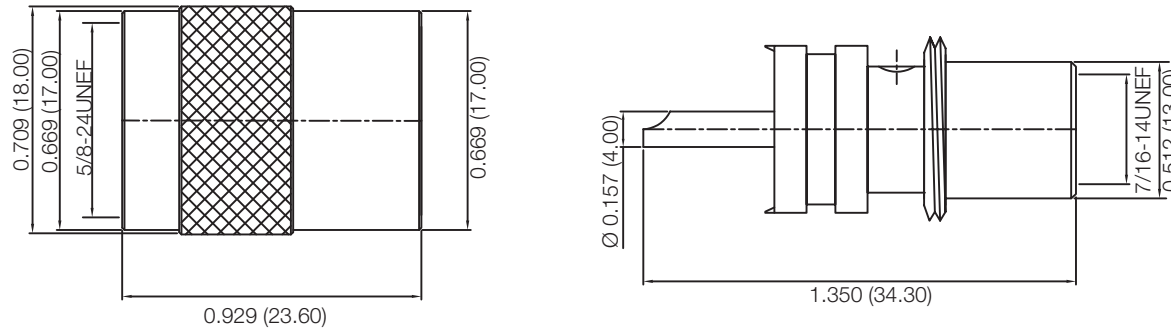

PART NUMBER

**KCC188956**

REV.

DATE

COMMENTS

INITIAL

**RoHS Compliant**

Drawing not to scale. Dimensions for reference only

Units: inches (mm)

**Konnect RF**WWW.KONNECTRF.COM  
1-800-790-5887

PART NUMBER

**KCC188956**

DESCRIPTION

**UHF Straight Male Plug, Twist On**

CAGE CODE

**664U0**