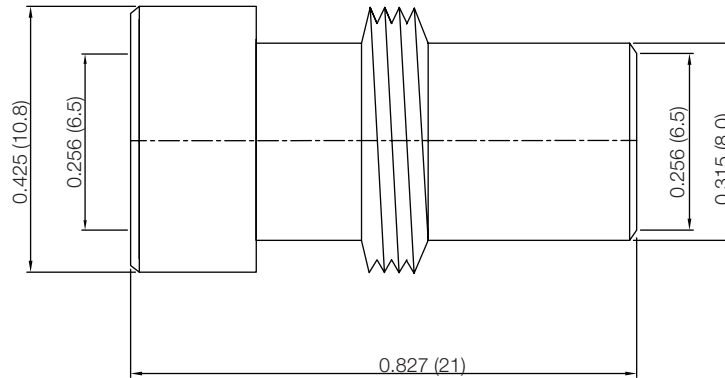

PART NUMBER

**KAD178444**

REV.

DATE

COMMENTS

INITIAL

**RoHS Compliant**

Drawing not to scale. Dimensions for reference only

Units: inches (mm)

**Konnect RF**

WWW.KONNECTRF.COM  
1-800-790-5887

PART NUMBER

**KAD178444**

DESCRIPTION

**Reducer/Adapter, UHF**

CAGE CODE

**664U0**

SIGNATURE

X 

**Cable Type:** RG-59

**Component**

Body

**Material**

Brass