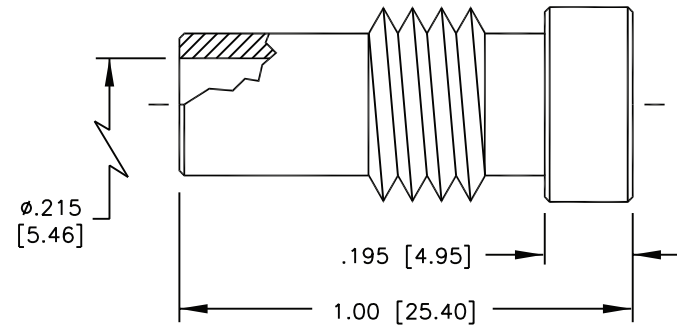

PART NUMBER

KAD178253

REV.

DATE

COMMENTS

INITIAL

RoHS Compliant

Drawing not to scale. Dimensions for reference only

Units: inches [mm]

Konnect RF

WWW.KONNECTRF.COM
1-800-790-5887

PART NUMBER

KAD178253

DESCRIPTION

Reducer/Adapter, UHF

CAGE CODE