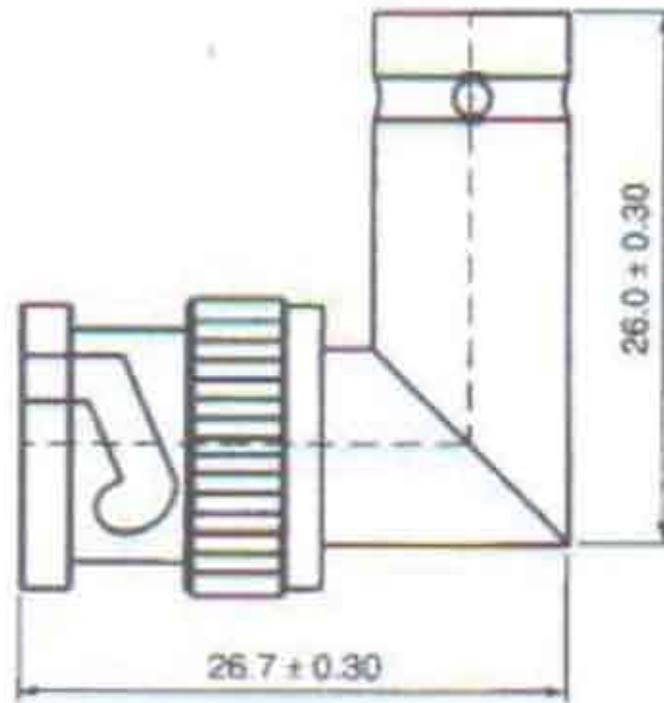

PART NUMBER

KAD177360

REV.

INITIAL

Konnnect RF

540 NW University Blvd. Ste. 109
 Port Saint Lucie, Florida, 34986
 1-800-790-5887

PART NUMBER

KAD177360

DESCRIPTION

**Adapter, In Series -
 BNC Male Plug to Female Jack Right Angle**

CAGE CODE

664U0

SIGNATURE

X

NOTES

SEE CONTROL DOCUMENT KRF BNC SPEC FOR SPECS