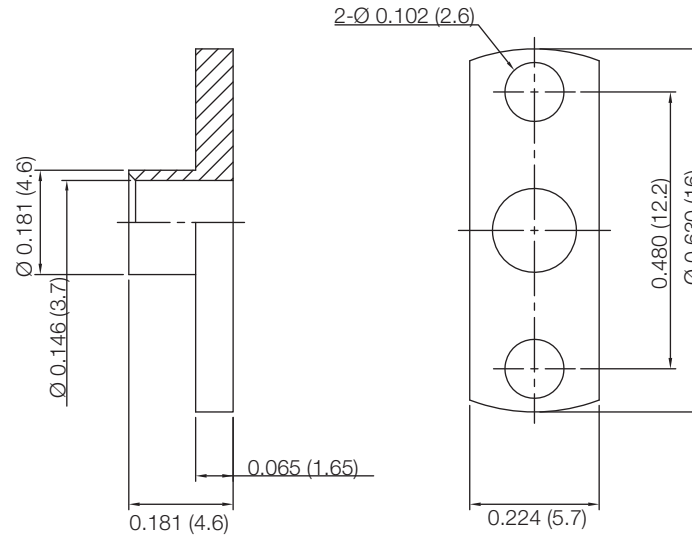

PART NUMBER

KCC187776

REV.

DATE

COMMENTS

INITIAL

RoHS Compliant

Drawing not to scale. Dimensions for reference only

Units: inches (mm)

Konnect RF

WWW.KONNECTRF.COM
1-800-790-5887

PART NUMBER

KCC187776

DESCRIPTION

Cable Termination, Straight, 2 Hole Flange Mount

CAGE CODE

664U0

SIGNATURE

X

Cable Types: .141 S/R (RG-402)**Component**

Body

Material

Brass

Plating