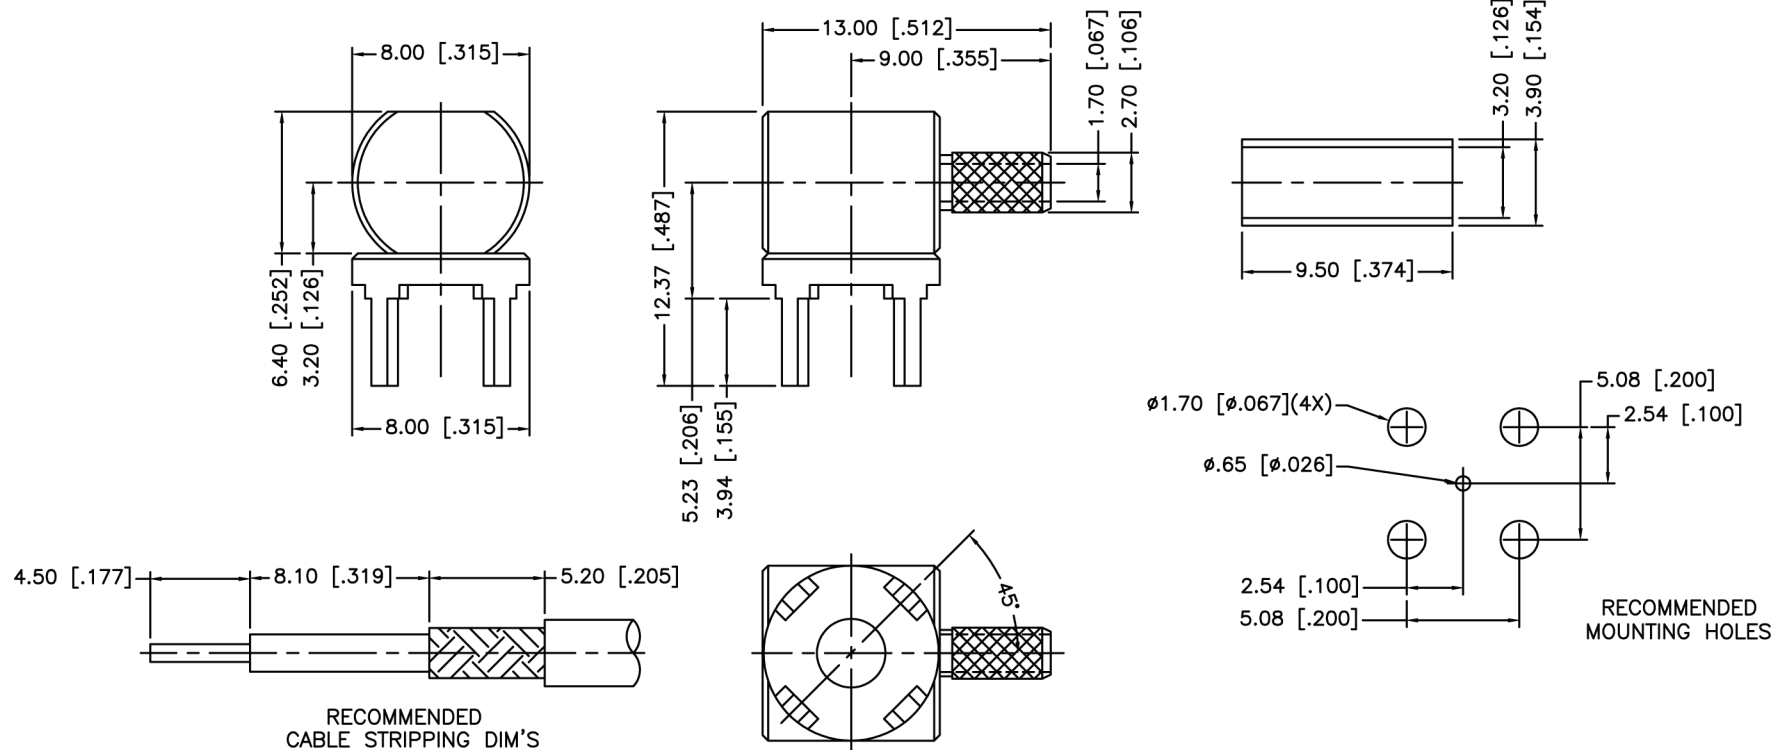

PART NUMBER

KCC187423

REV.

DATE

DESC.

INITIAL

WWW.KONNECTRF.COM
540 NW University Blvd. Ste. 109
Port Saint Lucie, Florida, 34986
1-800-790-5887

PART NUMBER

KCC187423

DESCRIPTION

Connector - Cable Termination Right-Angle Crimp

CAGE CODE

664U0

SIGNATURE

X

Cable Types

RG-174/U 188B/U 179/U 187/U & 316/U

Materials

Body
Contact Pin
Ferrule

Brass
Brass
Copper

Gold Plated
Gold Plated
Gold Plated

THIS DRAWING INCLUDING THE
DESIGNS IS THE PROPERTY OF
KONNECT RF AND IS NOT TO
BE USED FOR ANY PURPOSE
WITHOUT OUR APPROVAL.