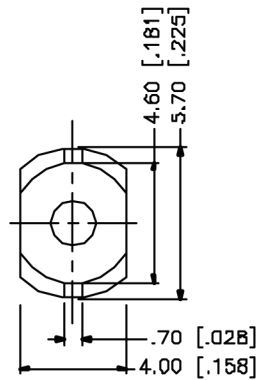

PART NUMBER

KCC187415

REV.

DATE

DESC.

INITIAL

RECOMMENDED
MOUNTING HOLERECOMMENDED
CABLE STRIPPING DIMS

WWW.KONNECTRF.COM
540 NW University Blvd. Ste. 109
Port Saint Lucie, Florida, 34986
1-800-790-5887

PART NUMBER

KCC187415

DESCRIPTION

Connector - Cable Termination - Crimp

CAGE CODE

664U0

SIGNATURE

X