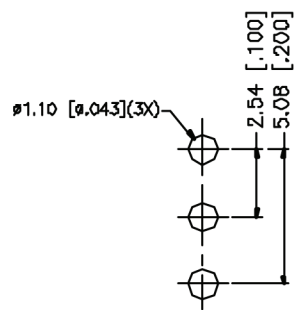

PART NUMBER

KCC187415

REV.

DATE

DESC.

INITIAL

RECOMMENDED
MOUNTING HOLERECOMMENDED
CABLE STRIPPING DIMS

WWW.KONNECTRF.COM
540 NW University Blvd. Ste. 109
Port Saint Lucie, Florida, 34986
1-800-790-5887

PART NUMBER

KCC187415

DESCRIPTION

Connector - Cable Termination - Crimp

CAGE CODE

664U0

SIGNATURE

X