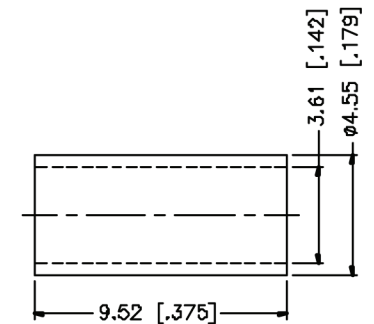

RECOMMENDED
CABLE STRIPPING DIMS

WWW.KONNECTRF.COM
540 NW University Blvd. Ste. 109
Port Saint Lucie, Florida, 34986
1-800-790-5887

PART NUMBER

KCC187415

DESCRIPTION

Connector - Cable Termination - Crimp

CAGE CODE

664U0

SIGNATURE

X

Cable Types RG 316/D

Materials

Body
Ferrule

Brass
Copper

Gold Plated
Gold Plated

THIS DRAWING INCLUDING THE
DESIGNS IS THE PROPERTY OF
KONNECT RF AND IS NOT TO
BE USED FOR ANY PURPOSE
WITHOUT OUR APPROVAL.