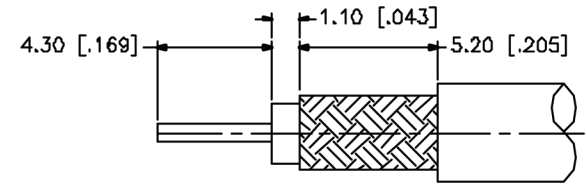

PART NUMBER

KCC187415

REV.

DATE

DESC.

INITIAL

RECOMMENDED
MOUNTING HOLERECOMMENDED
CABLE STRIPPING DIMS

WWW.KONNECTRF.COM
540 NW University Blvd. Ste. 109
Port Saint Lucie, Florida, 34986
1-800-790-5887

PART NUMBER

KCC187415

DESCRIPTION

Connector - Cable Termination - Crimp

CAGE CODE

664U0

SIGNATURE

X