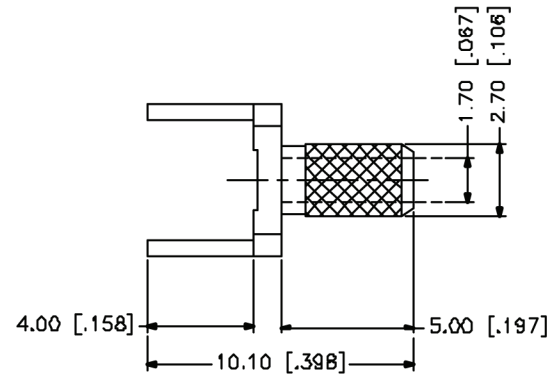

PART NUMBER

KCC187415

REV.

DATE

DESC.

INITIAL

RECOMMENDED
MOUNTING HOLERECOMMENDED
CABLE STRIPPING DIMS

WWW.KONNECTRF.COM
540 NW University Blvd. Ste. 109
Port Saint Lucie, Florida, 34986
1-800-790-5887

PART NUMBER

KCC187415

DESCRIPTION

Connector - Cable Termination - Crimp

CAGE CODE

664U0

SIGNATURE

X