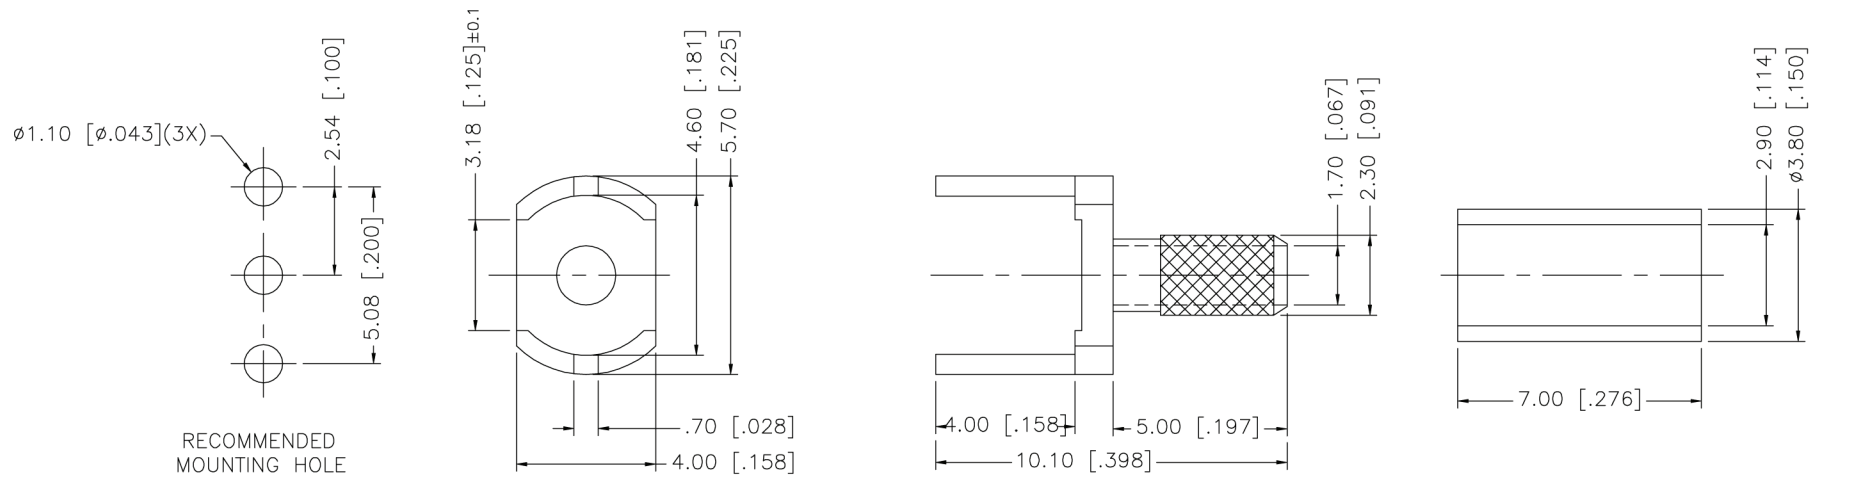

PART NUMBER

KCC187414

REV.

DATE

DESC.

INITIAL

WWW.KONNECTRF.COM
540 NW University Blvd. Ste. 109
Port Saint Lucie, Florida, 34986
1-800-790-5887

PART NUMBER

KCC187414

DESCRIPTION

Connector - Cable Termination - Crimp

CAGE CODE

664U0

SIGNATURE

X

Cable Types RG 316/U 179/U

Materials

Body
Ferrule

Brass
Copper

Gold Plated
Gold Plated

THIS DRAWING INCLUDING THE
DESIGNS IS THE PROPERTY OF
KONNECT RF AND IS NOT TO
BE USED FOR ANY PURPOSE
WITHOUT OUR APPROVAL.