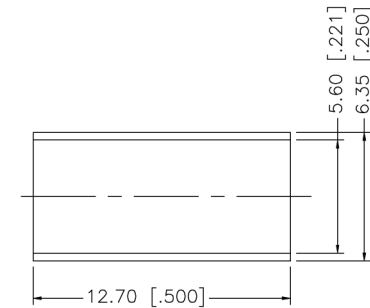

PART NUMBER

KCC187287

REV.

INITIAL

Konnect RF

540 NW University Blvd. Ste. 109
Port Saint Lucie, Florida, 34986
1-800-790-5887

PART NUMBER

KCC187287

DESCRIPTION

SMA RIGHT ANGLE FEMALE JACK BULKHEAD REAR MOUNT - CRIMP for RG55/U, 223/U, 142/U, 400/U

CAGE CODE

664U0

SIGNATURE

X

NOTES

THIS DRAWING INCLUDING THE DESIGNS IS THE PROPERTY OF KONNECT RF AND IS NOT TO BE USED FOR ANY PURPOSE WITHOUT OUR APPROVAL.

6	FERRULE	COPPER	GOLD	1
5	HEX NUT	BRASS	GOLD	1
4	LOCK WASHER	BRASS	GOLD	1
3	CONTACT PIN	BER. COPPER	GOLD	1
2	INSULATOR	TEFLON	NATURAL	1
1	BODY	BRASS	GOLD	1
	DESCRIPTION	MATERIAL	FINISH	QTY