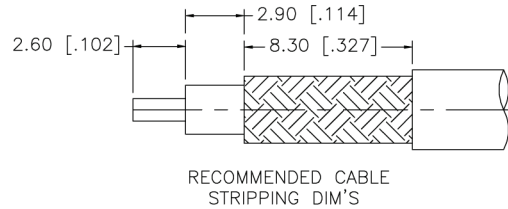

PART NUMBER

KCC187287

REV.

INITIAL

Konnect RF

540 NW University Blvd. Ste. 109
Port Saint Lucie, Florida, 34986
1-800-790-5887

PART NUMBER

KCC187287

DESCRIPTION

SMA RIGHT ANGLE FEMALE JACK BULKHEAD REAR MOUNT - CRIMP for RG55/U, 223/U, 142/U, 400/U

CAGE CODE

664U0

SIGNATURE

X

NOTES

THIS DRAWING INCLUDING THE DESIGNS IS THE PROPERTY OF KONNECT RF AND IS NOT TO BE USED FOR ANY PURPOSE WITHOUT OUR APPROVAL.

6	FERRULE	COPPER	GOLD	1
5	HEX NUT	BRASS	GOLD	1
4	LOCK WASHER	BRASS	GOLD	1
3	CONTACT PIN	BER. COPPER	GOLD	1
2	INSULATOR	TEFLON	NATURAL	1
1	BODY	BRASS	GOLD	1
	DESCRIPTION	MATERIAL	FINISH	QTY