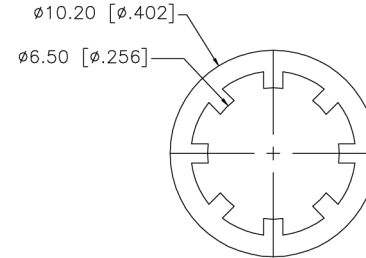

PART NUMBER

KCC187287

REV.

INITIAL

Konnect RF

540 NW University Blvd. Ste. 109
Port Saint Lucie, Florida, 34986
1-800-790-5887

PART NUMBER

KCC187287

DESCRIPTION

SMA RIGHT ANGLE FEMALE JACK BULKHEAD REAR MOUNT - CRIMP for RG55/U, 223/U, 142/U, 400/U

CAGE CODE

664U0

SIGNATURE

X

NOTES

THIS DRAWING INCLUDING THE DESIGNS IS THE PROPERTY OF KONNECT RF AND IS NOT TO BE USED FOR ANY PURPOSE WITHOUT OUR APPROVAL.

6	FERRULE	COPPER	GOLD	1
5	HEX NUT	BRASS	GOLD	1
4	LOCK WASHER	BRASS	GOLD	1
3	CONTACT PIN	BER. COPPER	GOLD	1
2	INSULATOR	TEFLON	NATURAL	1
1	BODY	BRASS	GOLD	1
	DESCRIPTION	MATERIAL	FINISH	QTY