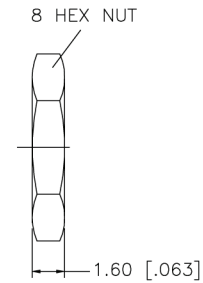

PART NUMBER

KCC187287

REV.

INITIAL

Konnect RF

540 NW University Blvd. Ste. 109
Port Saint Lucie, Florida, 34986
1-800-790-5887

PART NUMBER

KCC187287

DESCRIPTION

SMA RIGHT ANGLE FEMALE JACK BULKHEAD REAR MOUNT - CRIMP for RG55/U, 223/U, 142/U, 400/U

CAGE CODE

664U0

SIGNATURE

X

NOTES

THIS DRAWING INCLUDING THE DESIGNS IS THE PROPERTY OF KONNECT RF AND IS NOT TO BE USED FOR ANY PURPOSE WITHOUT OUR APPROVAL.

6	FERRULE	COPPER	GOLD	1
5	HEX NUT	BRASS	GOLD	1
4	LOCK WASHER	BRASS	GOLD	1
3	CONTACT PIN	BER. COPPER	GOLD	1
2	INSULATOR	TEFLON	NATURAL	1
1	BODY	BRASS	GOLD	1
	DESCRIPTION	MATERIAL	FINISH	QTY