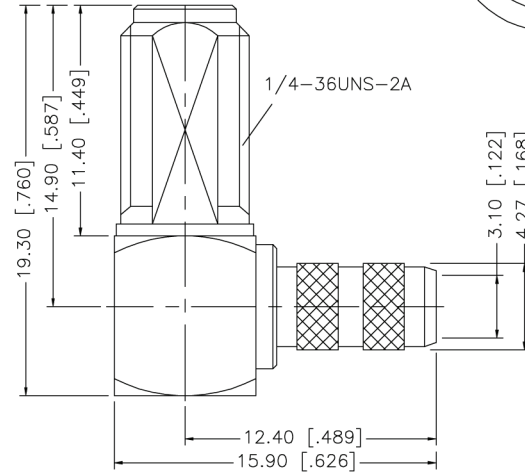

PART NUMBER

KCC187287

REV.

INITIAL

Konnect RF

540 NW University Blvd. Ste. 109
Port Saint Lucie, Florida, 34986
1-800-790-5887

PART NUMBER

KCC187287

DESCRIPTION

SMA RIGHT ANGLE FEMALE JACK BULKHEAD REAR MOUNT - CRIMP for RG55/U, 223/U, 142/U, 400/U

CAGE CODE

664U0

SIGNATURE

X

NOTES

THIS DRAWING INCLUDING THE DESIGNS IS THE PROPERTY OF KONNECT RF AND IS NOT TO BE USED FOR ANY PURPOSE WITHOUT OUR APPROVAL.