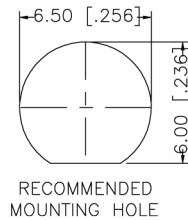

PART NUMBER

KCC187287

REV.

INITIAL

Konnect RF

540 NW University Blvd. Ste. 109
Port Saint Lucie, Florida, 34986
1-800-790-5887

PART NUMBER

KCC187287

DESCRIPTION

SMA RIGHT ANGLE FEMALE JACK BULKHEAD REAR MOUNT - CRIMP for RG55/U, 223/U, 142/U, 400/U

CAGE CODE

664U0

SIGNATURE

X

NOTES

THIS DRAWING INCLUDING THE DESIGNS IS THE PROPERTY OF KONNECT RF AND IS NOT TO BE USED FOR ANY PURPOSE WITHOUT OUR APPROVAL.

6	FERRULE	COPPER	GOLD	1
5	HEX NUT	BRASS	GOLD	1
4	LOCK WASHER	BRASS	GOLD	1
3	CONTACT PIN	BER. COPPER	GOLD	1
2	INSULATOR	TEFLON	NATURAL	1
1	BODY	BRASS	GOLD	1
	DESCRIPTION	MATERIAL	FINISH	QTY