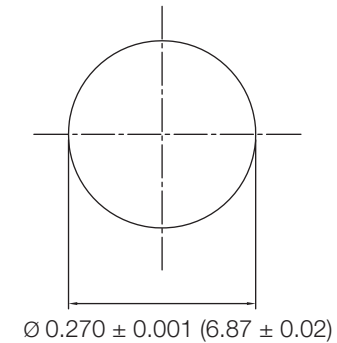

PART NUMBER

KCC179738

REV.

DATE

COMMENTS

INITIAL

Electrical DataImpedance 50 Ω **Standards**

Interface Per MIL-STD-348

RoHS Compliant

Drawing not to scale. Dimensions for reference only

Units: inches (mm)

Konnect RFWWW.KONNECTRF.COM
1-800-790-5887

PART NUMBER

KCC179738

DESCRIPTION

SMA Straight Male Plug Receptacle, Press Mount, Blunt Post