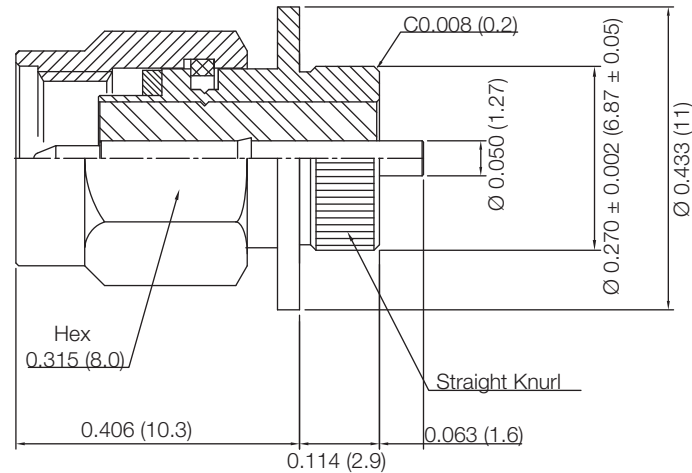

PART NUMBER

KCC179738

REV.

DATE

COMMENTS

INITIAL

Electrical DataImpedance 50 Ω **Standards**

Interface Per MIL-STD-348

RoHS Compliant

Drawing not to scale. Dimensions for reference only

Units: inches (mm)

Konnect RFWWW.KONNECTRF.COM
1-800-790-5887

PART NUMBER

KCC179738

DESCRIPTION

SMA Straight Male Plug Receptacle, Press Mount, Blunt Post