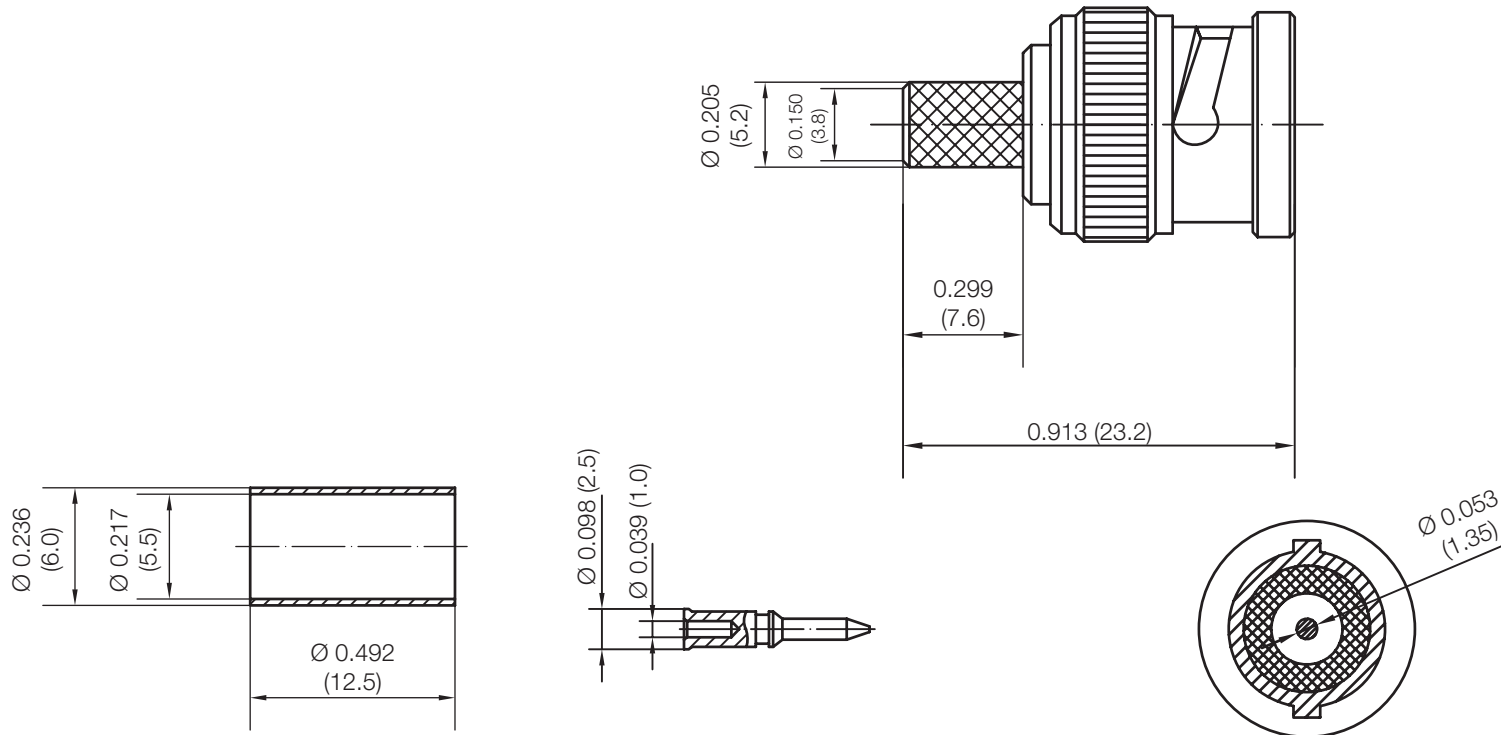

PART NUMBER

**KCC179688**

REV.

INITIAL

**Electrical Data****RoHS Compliant**Impedance 75  $\Omega$ 

Drawing not to scale. Dimensions for reference only

Units: mm (inches)

**Konnect RF**WWW.KONNECTRF.COM  
1-800-790-5887

PART NUMBER

**KCC179688**

DESCRIPTION

**75 Ohm BNC Straight Male Plug, Crimp**

CAGE CODE

**664U0**

SIGNATURE

X