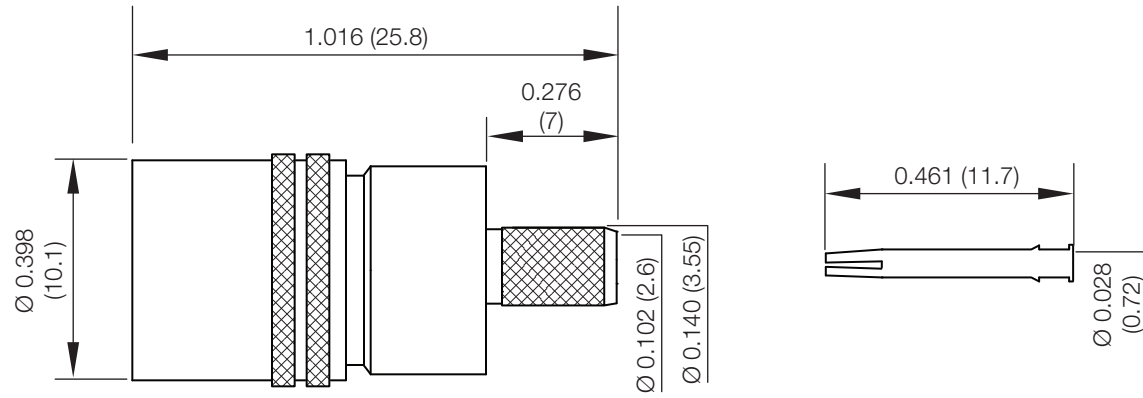

PART NUMBER

KCC178677

REV.

DATE

COMMENTS

INITIAL

Electrical Data

Impedance

75 Ω

RoHS Compliant

Cable Stripping Dimensions

Drawing not to scale. Dimensions for reference only

Units: inches (mm)

Konnect RFWWW.KONNECTRF.COM
1-800-790-5887

PART NUMBER

KCC178677

DESCRIPTION

SMZ Straight Female Plug, Crimp

CAGE CODE

664U0

SIGNATURE

X

THIS DRAWING INCLUDING THE
DESIGNS IS THE PROPERTY OF
KONNECT RF AND IS NOT TO
BE USED FOR ANY PURPOSE
WITHOUT OUR APPROVAL.**Component**Body
Ferrule
Center Contact
Insulator**Material**Brass
Copper
Ber. Bronze
PTFE**Plating**Nickel
Nickel
Gold