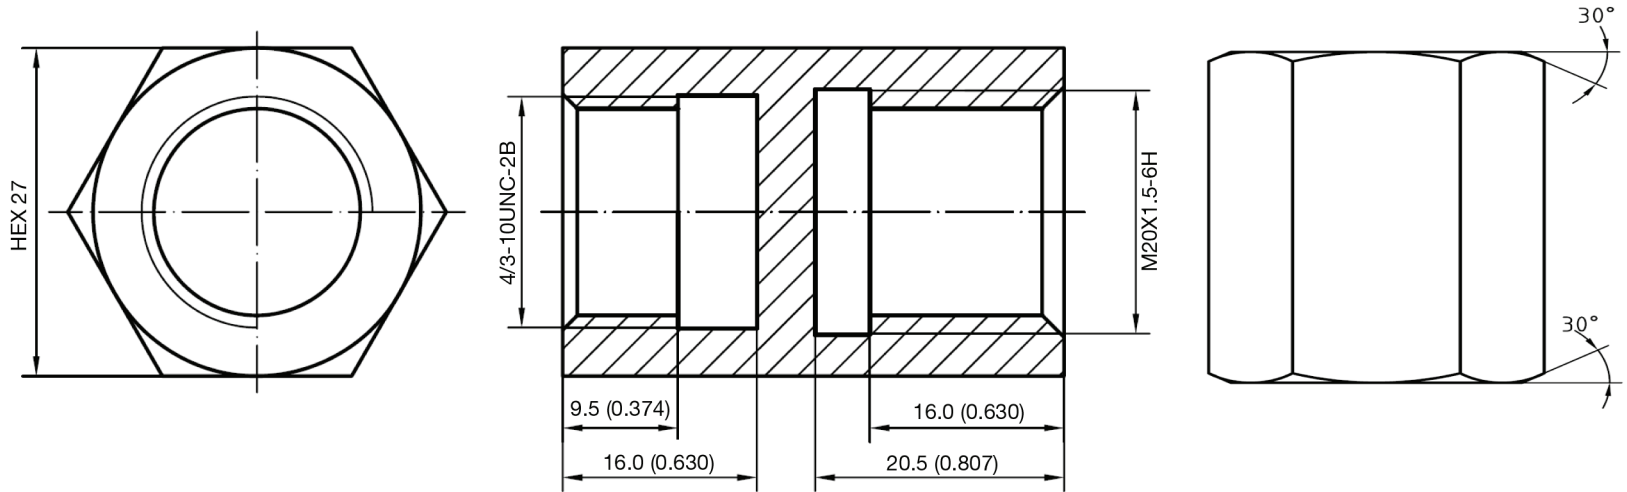

PART NUMBER

**KCC177185**

REV.

INITIAL

**RoHS Compliant**

VSWR and Frequency Range Specifications  
are for reference and are dependant on cable  
type and other application specific conditions

Drawing not to scale. Dimensions for reference only