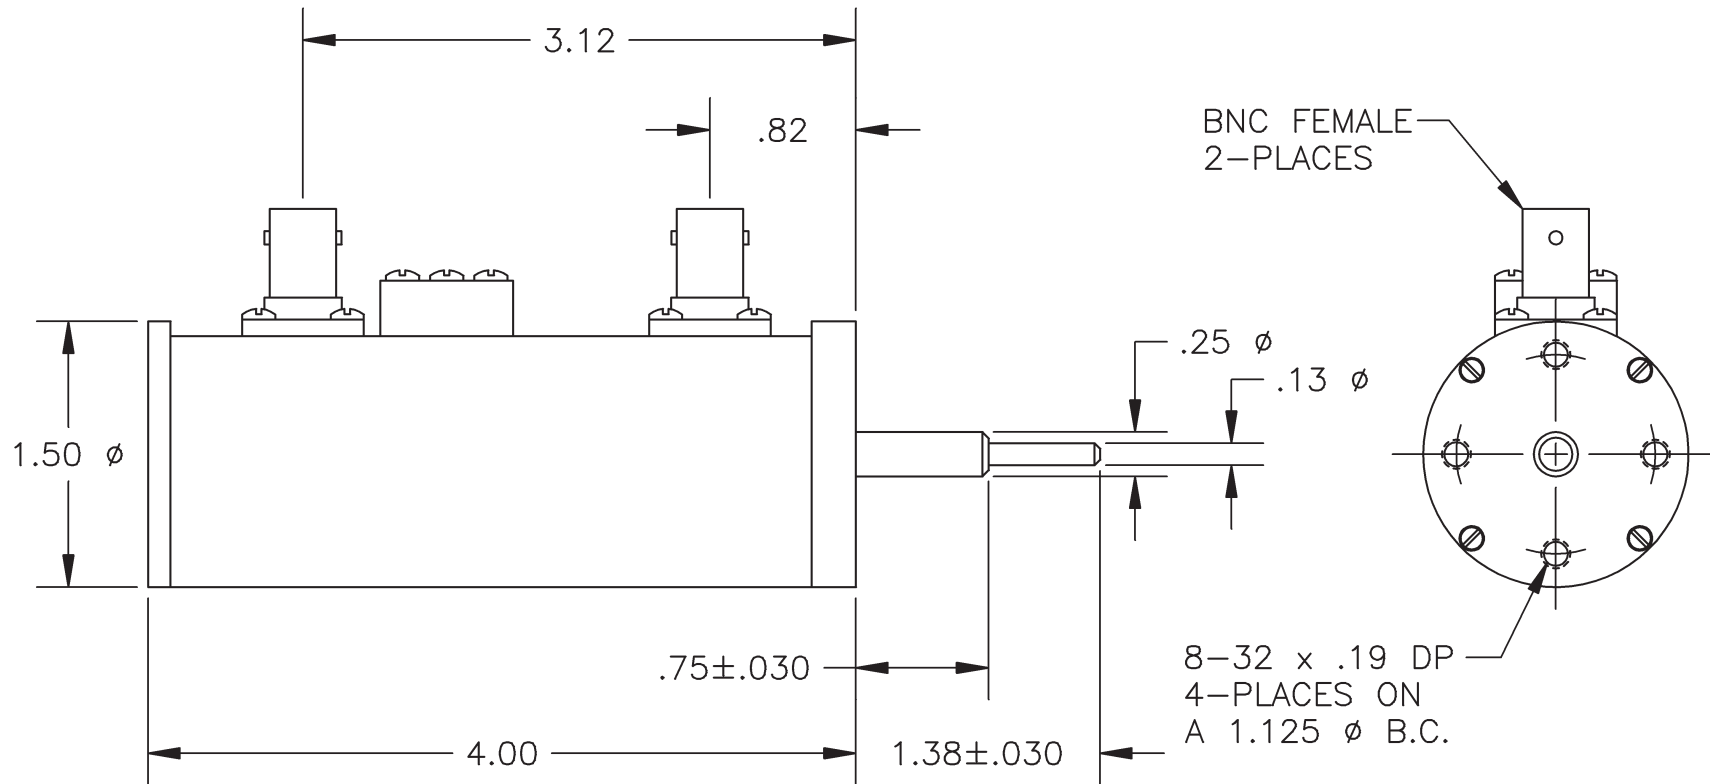

PART NUMBER

KAT177422

REV.

DATE

DESC.

INITIAL

WWW.KONNECTRF.COM
540 NW University Blvd. Ste. 109
Port Saint Lucie, Florida, 34986
1-800-790-5887

PART NUMBER

KAT177422

DESCRIPTION

DUAL ROTARY ATTENUATOR

CAGE CODE

664U0

SIGNATURE

X

NOTES

SEE SPECIFICATION SHEET FOR MORE DETAILS

THIS DRAWING INCLUDING THE
DESIGNS IS THE PROPERTY OF
KONNECT RF AND IS NOT TO
BE USED FOR ANY PURPOSE
WITHOUT OUR APPROVAL.