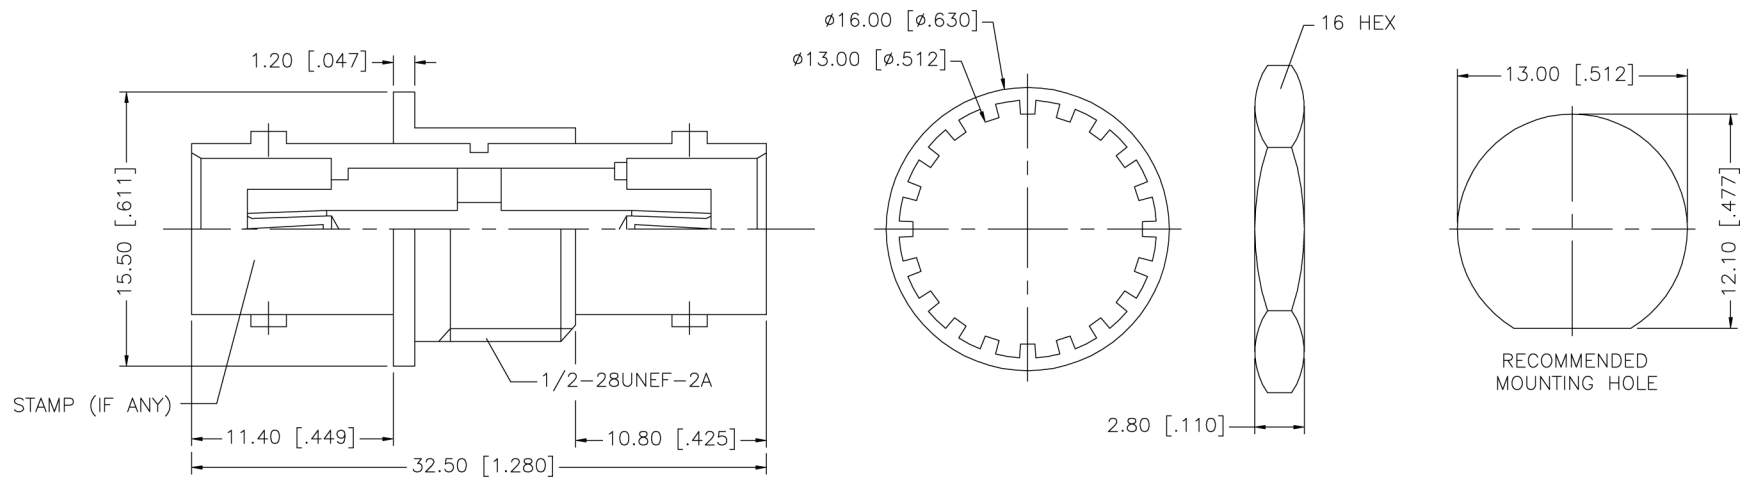

PART NUMBER

KAD179903

REV.

DATE

DESC.

INITIAL

WWW.KONNECTRF.COM
 540 NW University Blvd. Ste. 109
 Port Saint Lucie, Florida, 34986
 1-800-790-5887

PART NUMBER

KAD179903

DESCRIPTION **IN-SERIES ADAPTER, BNC FEMALE
 to FEMALE BULKHEAD, 50 Ohm**

CAGE CODE

664U0

SIGNATURE

X

NOTES

7	HEX NUT	BRASS	NICKEL	1
6	LOCK WASHER	BRASS	NICKEL	1
5	LOCK RING	BRASS	NICKEL	1
4	CONTACT PIN	PHOS. BRONZE	GOLD	1
3	INSULATOR	DELTRIN	NATURAL	1
2	INSULATOR	DELTRIN	WHITE	1
1	BODY	BRASS	NICKEL	1
	DESCRIPTION	MATERIAL	FINISH	QTY